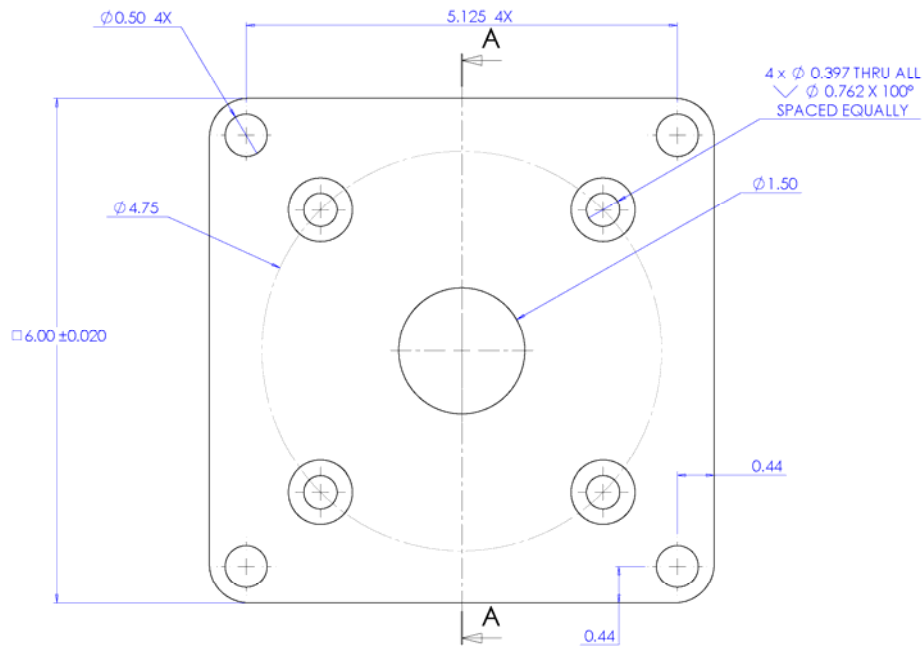

# Model # 15-4-1430 - 6"x 6"x 3/8" Square Mounting Plate Dimensions

SECTION A-A