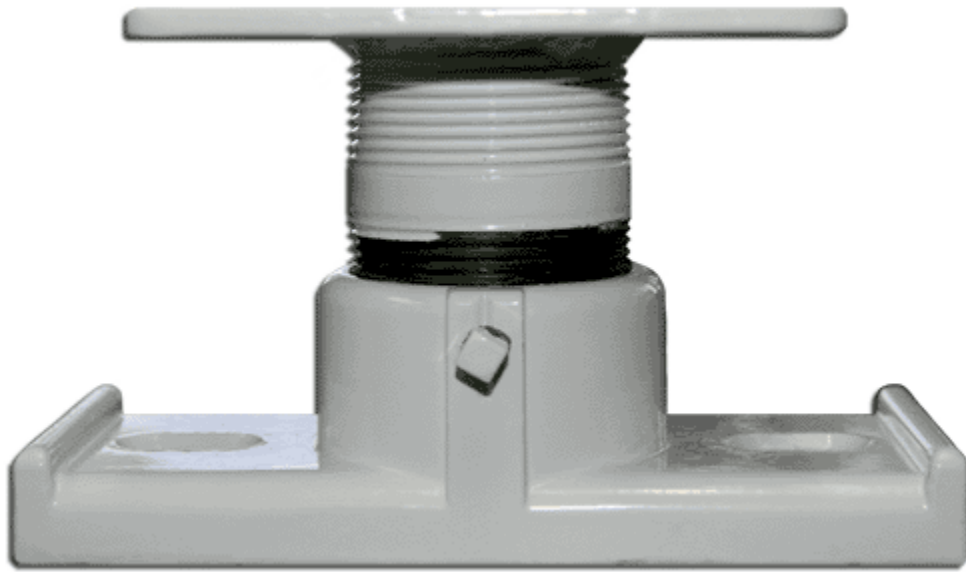

SWHPM1- Horizontal Pole Mount Dimensions

Units = Inches