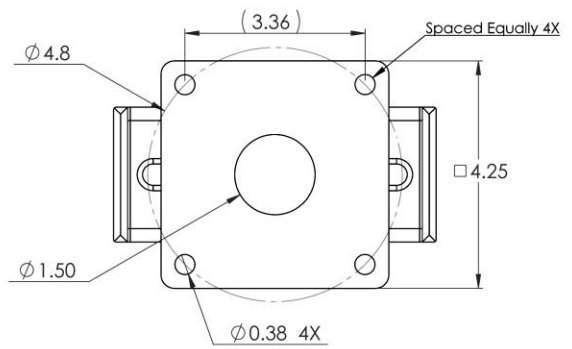

SWHPM1- Horizontal Pole Mount Dimensions

Units = Inches