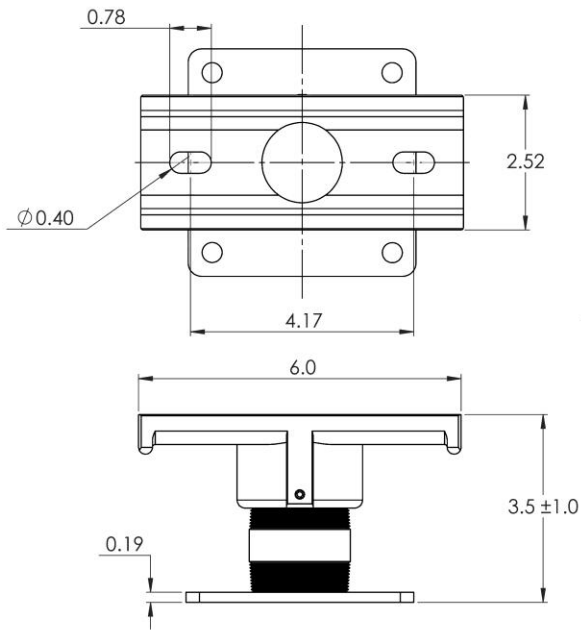

SWHPM1- Horizontal Pole Mount Dimensions

Units = Inches